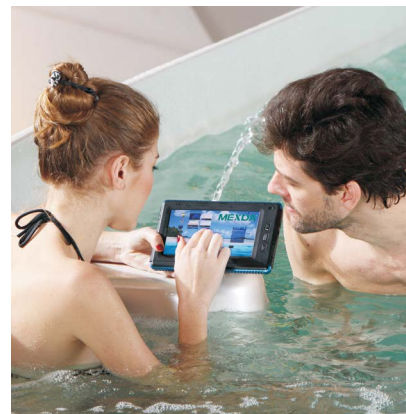

MODEL: WS-S07M SIZE: 7000 x 2200 x 1480mm

SPA COLOUR	板材颜色	STANDARD: white 标配颜色: 白色	OPTION: With pearlescent/ gypsum /summer sapphire/ mystic emerald/ silver white marble 可选购颜色: 珍珠白、石膏白、海洋蓝、云彩绿、云彩灰
PANEL	装饰裙	OPATION: white	可选颜色: 白色
COMPUTER CONTROL SYSTEM	电脑控制系统	1pc/个	
WATER PUMP	水泵	2.2kW 3pcs/个	0.75kW 1pc/个
AIR PUMP	风泵	0.4kW 1pc/个	
HEATER	恒温器	3kW 1pc/个	
COLORFUL LIGHT	彩色水底灯	1pc/个	
BOTTOM LIGHT	超大水底灯	1pc/个	
FILTER	过滤器	2pcs/个	
JET	喷嘴	River jet: 2PCS 5" stainless rotating jet: 5PCS 3" stainless rotating jet: 9PCS 2" stainless rotating jet: 6PCS Air bubble jet: 18PCS	逆流喷嘴 2个 5寸不锈钢旋转喷头 5个, 3寸不锈钢旋转喷嘴 9个, 2寸不锈钢旋转喷嘴 6个, 泡泡嘴 18个,
WATER COLUMN	喷水柱	4pcs/个	
POP-UP WATER COLUMN	升降喷水柱	2pcs/个	
TOTAL POWER	总功率	10.75kW