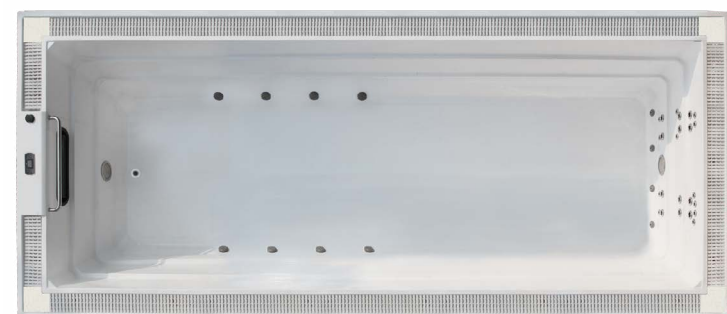

板材颜色	标配颜色: 白色, 可选购颜色: 珍珠白、石膏白、海洋蓝、云彩绿、云彩灰
PS 裙	可选颜色: 灰色、红色、咖啡色
控制系统	KL8500
水泵	2200W×3; 1500W×1; 750W×1
喷嘴	特大喷嘴 1个 喷水柱 4个 2寸旋转喷嘴 6个 2寸直喷嘴 6个 3寸旋转喷嘴 6个 3寸直喷嘴 6个
紫外线杀菌器	1个
臭氧	1个
沙缸	1个
不锈钢拉手	1条
不锈钢梯	1套 (选配)
活动泳池盖	1套 (选配)
灯珠	22粒
特大池底灯	2个
总功率	8.85KW

Spa color	Standard: White Option: With pearlescent/ gypsum /summer sapphire/ mystic emerald/ silver white marble
PS panel	Option: grey/Brown-red/coffee
control system	KL8500
Water pump	2200W×3; 1500W×1; 750W×1
Jet	Big jet:1PC Water column:4PCS 2"rotating Jet:6PCS 2"Jet:6PCS 3"rotating Jet:6PCS 3"Jet:6PCS
Ultraviolet sterilizer	1PC
Ozone	1PC
Sand filter	1PC
Stainless Steel Handle	1PC
Stainless steel ladder	1PC (Extra)
Activity pool cover	1PC (Extra)
Little LED	22PCS
Colourful light	2PC
Total power	8.85KW