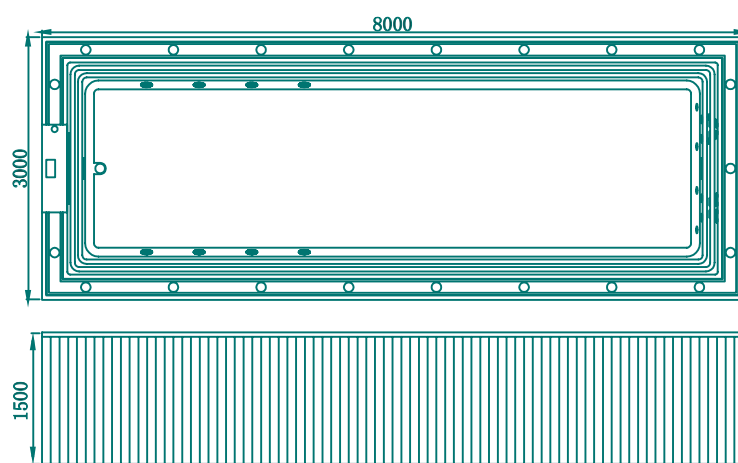

板材颜色	标配颜色: 白色, 可选购颜色: 珍珠白、石膏白、海洋蓝、云彩绿、云彩灰
PS 裙	可选颜色: 灰色、红色、咖啡色
控制系统	KL8500
水泵	2200W×3; 1500W×1; 750W×1
喷嘴	特大喷嘴 1个 喷水柱 4个 2寸旋转喷嘴 6个 2寸直喷嘴 6个 3寸旋转喷嘴 6个 3寸直喷嘴 6个
紫外线杀菌器	1个
臭氧	1个
沙缸	1个
不锈钢拉手	1条
不锈钢梯	1套 (选配)
活动泳池盖	1套 (选配)
灯珠	22粒
特大池底灯	2个
总功率	8.85KW

Spa color	Standard: White Option: With pearlescent/ gypsum /summer sapphire/ mystic emerald/ silver white marble
PS panel	Option: grey/Brown-red/coffee
control system	KL8500
Water pump	2200W×3; 1500W×1; 750W×1
Jet	Big jet:1PC Water column:4PCS 2"rotating Jet:6PCS 2"Jet:6PCS 3"rotating Jet:6PCS 3"Jet:6PCS
Ultraviolet sterilizer	1PC
Ozone	1PC
Sand filter	1PC
Stainless Steel Handle	1PC
Stainless steel ladder	1PC (Extra)
Activity pool cover	1PC (Extra)
Little LED	22PCS
Colourful light	2PC
Total power	8.85KW