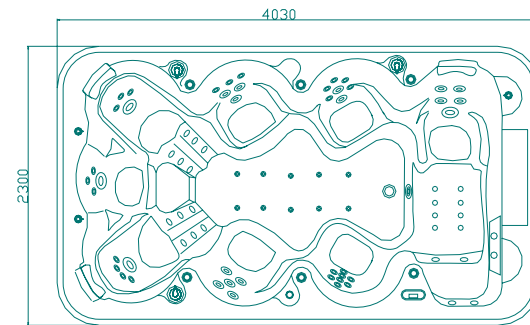

MODEL: WS-S04X SIZE: 4030x2300x950mm

Spa color	Standard: white Option: summer sapphire/mystic emerald /silver white marble/gypsum/withe pearlescent /oceanwave
Wooden panel	Standard: red Option: Natural wood/black/ Wood kind: white pine/ash
Ps panel	Option:gray/coffee/brown-red
Control system	1pc
Water pump	1.5kW 3pcs
Filter pump	0.37KW 1pc
Heater	3kW 1pc
Air pump	0.7KW 1pc/0.4KW 1pc
Coloful light	Colourful light:1pc
Pop-up speaker	4pcs
Filter	1pc
Jet	5" multi big LED Jet:1pc 5" rotating Jet:3pcs 3" rotating Jet:15pcs 2" rotating Jet:26pcs Small Jet:20pcs Air bubble LED Jet:12pcs Air bubble Jet:8pcs
Diverter	3pcs
Pop-up waterfall with light	6pcs
Pop-up waterfall switch	1pc
Pillow	3pcs
Seating capacity	8Person
Cubage(m³)	2.5m³
Pop-up TV 32"(Extra)	1pc
DVD	1pc
Ozone	1pc
Total power	8.97kW

板材颜色	标配颜色: 白色 可选购颜色: 云彩蓝、云彩绿、云彩灰、石膏白、珍珠白、海洋蓝
木裙	标配颜色: 棕红色 可选颜色: 原木色、棕黑色 木质: 水曲柳或不带木裙
塑料裙	可选颜色: 灰色/咖啡色/棕红色
电脑控制系统	1个
水泵	1.5kW 3个
过滤泵	0.37KW 1个
恒温器	3kW 1个
风泵	0.7KW 1个/0.4KW 1个
彩色变化灯	水底灯1个
升降喇叭	4个
过滤器	1个
喷嘴	5寸带灯多孔大喷座:1套, 5寸旋转喷座:3套, 3寸旋转喷座:15套, 2寸旋转喷座:26套, 小喷座:20套, 带灯泡泡咀:12套, 泡泡咀:8套
分水器	3个
水景灯	6个
升降瀑布开关	1个
枕头	3个
人数	8人
容量(m³)	2.5m³
32寸升降电视	1个
DVD	1个
臭氧消毒	1个
总功率	8.97kW