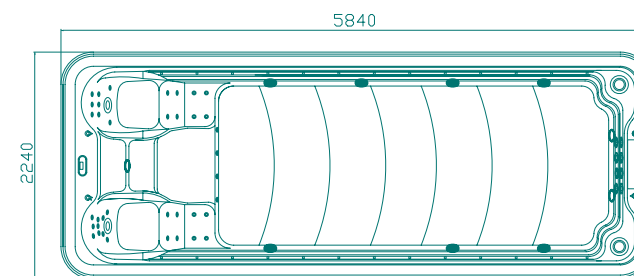

MODEL: **WS-S06B** SIZE: **5840x2240x1250mm**

Spa color	Standard: withe	Option: summer sapphire/mystic emerald /silver white marble/gypsum/ withe pearlescent /oceanwave
Wooden panel	Standard: red	Option: Natural wood/black/ Wood kind: white pine/ash
PS panel	Option:gray/coffee/brown-red	
Control system	1pc	
Water pump	2.2KW X 3	
Filter pump	0.75W	
Heater	3KW X 2	
colourful light	Little LED:26pcs Colourful light:3pcs	
Filter	2pcs	
Jet	5" power Jet:8pcs 5" rotating Jet:2pcs Small Jet:38pcs	
Waterfall	1pc	
Pillow	2pcs	
Ozone	1pc	
Cubage(m³)	10m³	
Total power	13.35KW