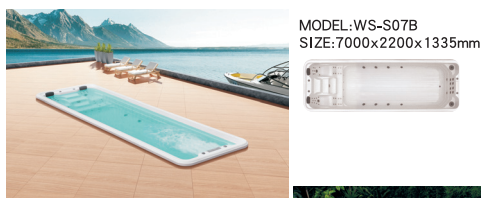

2012年最新PS椅板
2012NEW PS Panel

MODEL:WS-S06B
Size:5840X2240X1250mm