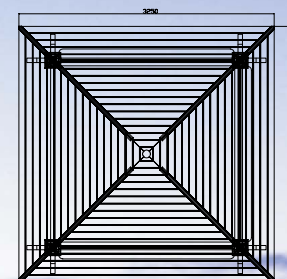

MODEL: WS-LT05
SIZE:3250x3250x3150mm

Swim SPA Series

To take home the feeling of swimming in the sea!
把畅游大海的感觉带回家!

MEXDA
萬事達 SPA

Model: WS-PC08A
Size: 8000X3000X1500mm

Model: WS-PC03
Size: 3000X3000X1100MM