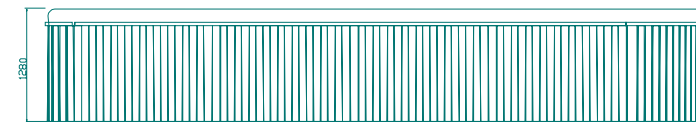

MODEL: WS-S08M SIZE: 8020x2260x 1280mm

	General	Swimming pool	Hot tub
Spa color	Standard: white Option: mystic emerald /silver white marble/gypsum /withe pearlescent /oceanwave		
Wooden panel	Standard: red Option: Natural wood/black/ Wood kind: white pine/ash		
PS panel	Option:Gray/Coffee/Brown-red		
Control system	2pcs	1pc	1pc
Water pump	1.5kW 3pcs 2.2kW 2pcs	1.5kW 1pc 2.2kW 2pcs	1.5kW 2pcs
Filter pump	0.75 kW 2pcs	0.75KW 1pc	0.75KW 1pc
Heater	3kW 2pcs	3kW 1pc	3kW 1pc
Air pump	0.7KW 1pc		0.7KW 1pc
Speaker	2pcs		2pcs
Colorful light	Little LED:26pcs+colourful light:4pcs	Little LED:26pcs+colourful light:3pcs	colourful light:1pc
Diverter	2pcs		2pcs
Filter	2pcs	1pc	1pc
Jet	5" mult Jet:6pcs 5" rotating Jet:6pcs 3" rotating Jet:6pcs 3" single hole Jet:12pcs Small Jet:40pcs Air bubble Jet:20pcs	5" mult Jet:6pcs 5" rotating Jet:2pc 3" rotating Jet:6pcs 3" single hole Jet:12pcs Small Jet:6pcs	5" rotating Jet:4pc Small Jet:34pcs Air bubble Jet:20pcs
Water column	8pcs	8pcs	
Water column switch	2pcs	2pcs	
Pillow	7pcs	2pcs	5pcs
Cubage (m³)	12m³		
FM/CD	1pc	1pc	1pc
Ozone	2pcs	1pc	1pc
Total power	17kW