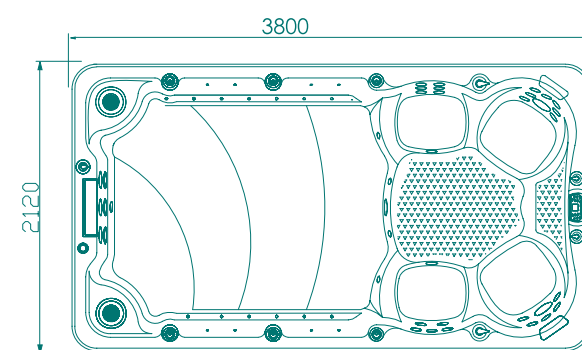

MODEL: **WS-S38**   SIZE: **3800x2120x1110mm**

Spa color	Standard: white Option: summer sapphire/mystic emerald /silver white marble/gypsum/with the pearlescent /oceanwave
Wooden panel	Standard: red Option: Natural wood/black/ Wood kind: white pine/ash
PS panel	Option:gray/coffee/brown-red
Control system	1pc
Water pump	2.2KW×3
Filter pump	0.75KW
Heater	3KW×2
Air pump	0.7KW
Colorful light	Little LED :12pcs+colourful light:4pcs
Diverter	2pcs
Filter	2pc
Jet	5" rotating Jet:2pcs 5" mult Jet:6pcs 3" rotating Jet:7pcs 2" rotating Jet:16pcs 3/4" Small Jet:4pcs Air bubble Jet:16pcs
Water column	6pcs
Waterfall	1pc
Pillow	2pcs
Ozone	1pc
Cubage(m³)	10m³
FM/CD	1pc
Total power	14.05KW

板材颜色	标配颜色: 白色 可选购颜色: 云彩蓝、云彩绿、云彩灰、石膏白、珍珠白、海洋蓝
木裙	标配颜色: 棕红色 可选颜色: 原木色、棕黑色 木质: 水曲柳或不带木裙
塑料裙	可选颜色: 灰色/咖啡色/棕红色
电脑控制系统	1个
水泵	2.2KW×3
过滤泵	0.75KW
恒温器	3KW×2
风泵	0.7KW
彩色变化灯	变色灯珠: 12个; 水底灯: 4个
分水器	2个
过滤器	2个
喷嘴	5" 旋转喷座 2个 5" 强力大喷嘴 6个 3" 旋转喷嘴 7个 2" 旋转喷嘴 16个 3/4" 不锈钢喷嘴 4个 铜泡泡嘴 16个
水柱	6个
瀑布	1个
枕头	2个
臭氧消毒	1个
容水量(m³)	10m³
FM/CD	1个
总功率	14.05KW