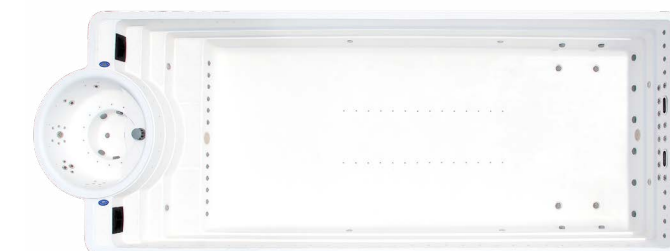

MODEL: WS-PC02 SIZE: 3000 x 3000 x 1100 mm

SPA COLOUR	板材颜色	STANDARD: white 标配颜色: 白色	OPTION: With pearlescent 可选购颜色: 珍珠白
PS PANEL	PS 裙	OPATION: gray/brown-red/coffee	可选颜色: 灰色、红棕色、咖啡色
COMPUTER CONTROL SYSTEM	电脑控制系统	1 pc/个	
WATER PUMP	水泵	1.5KW 1pc/台	2.2KW 1pc/台 0.75KW 1pc/台
AIR PUMP	风泵	0.4KW 1pc/个	
HEATER	恒温器	3KW 1pc/个	
OZONE	大臭氧	1pc/个	
COLOURFUL LIGHT	灯珠	5pcs/个	
FILTER	过滤器	2 pcs/片	
JET	喷嘴	2" stainless rotating jet: 14PCS 2寸不锈钢旋转喷嘴14个	5" LED power jet: 1PC 5寸带灯强力喷嘴1个
		3" stainless rotating jet: 9PCS 3寸不锈钢旋转喷嘴9个	Air bubble jet: 8PCS 泡泡嘴8个
		3" rotating jet: 12PCS 3寸不锈钢直喷嘴12个	Small jet: 16PCS 小喷嘴16个
TOTAL POWER	总功率	7.85KW	

DEVELOPING & EXPLORING
 BY A GROUP OF PROFESSIONALS FOR OVER 38 YEARS; A CLASSIC DESIGN WITH
 SIMPLE BUT UNIQUE DRAWING TO TOUCH YOUR HEART.

MODEL: **WS-P12** SIZE: **11800x4200x1680mm**

MODEL 型号	WS-P12	
SIZE 产品尺寸	11800 × 4200 × 1680mm	
泳池部分配置		
SWIM 电器		
Control system 控制系统		2pcs
Water pump 冲浪水泵	2.2kW/3匹	5pcs
Filter pump 过滤水泵	0.75kW/1匹	3pcs
Suction pump 排水泵	0.75kW/1匹	2pcs
Import heat 热泵	3.4kW/5匹	2pcs
Air pump 风泵	0.7kW	2pcs
Ozone 臭氧发生器	1000mg	1pc
Colorful light 水底灯		8pcs
Large Colorful light 大水底灯		2pcs
Little LED 水位线灯		93pcs
Filter 面水过滤器		2pcs