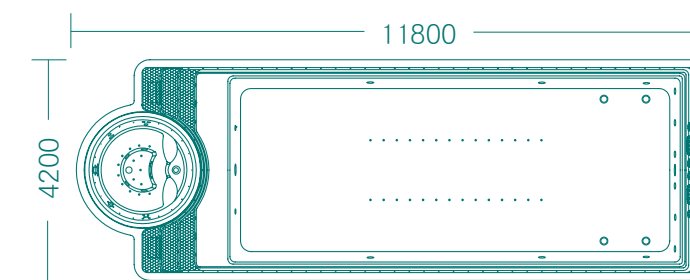

MODEL: WS-PC02 SIZE: 3000 x 3000 x 1100 mm

SPA COLOUR	板材颜色	STANDARD: white 标配颜色: 白色	OPTION: With pearlescent 可选购颜色: 珍珠白
PS PANEL	PS 裙	OPATION: gray/brown-red/coffee	可选颜色: 灰色、红棕色、咖啡色
COMPUTER CONTROL SYSTEM	电脑控制系统	1 pc/个	
WATER PUMP	水泵	1.5KW 1pc/台	2.2KW 1pc/台 0.75KW 1pc/台
AIR PUMP	风泵	0.4KW 1pc/个	
HEATER	恒温器	3KW 1pc/个	
OZONE	大臭氧	1pc/个	
COLOURFUL LIGHT	灯珠	5pcs/个	
FILTER	过滤器	2 pcs/片	
JET	喷嘴	2" stainless rotating jet: 14PCS 2寸不锈钢旋转喷嘴14个	5" LED power jet: 1PC 5寸带灯强力喷嘴1个
		3" stainless rotating jet: 9PCS 3寸不锈钢旋转喷嘴9个	Air bubble jet: 8PCS 泡泡嘴8个
		3" rotating jet: 12PCS 3寸不锈钢直喷嘴12个	Small jet: 16PCS 小喷嘴16个
TOTAL POWER	总功率	7.85KW	

DEVELOPING & EXPLORING
 BY A GROUP OF PROFESSIONALS FOR OVER 38 YEARS; A CLASSIC DESIGN WITH
 SIMPLE BUT UNIQUE DRAWING TO TOUCH YOUR HEART.

MODEL: **WS-P12** SIZE: **11800x4200x1680mm**

MODEL 型号	WS-P12	
SIZE 产品尺寸	11800 × 4200 × 1680mm	
泳池部分配置		
SWIM 电器		
Control system 控制系统		2pcs
Water pump 冲浪水泵	2.2kW/3匹	5pcs
Filter pump 过滤水泵	0.75kW/1匹	3pcs
Suction pump 排水泵	0.75kW/1匹	2pcs
Import heat 热泵	3.4kW/5匹	2pcs
Air pump 风泵	0.7kW	2pcs
Ozone 臭氧发生器	1000mg	1pc
Colorful light 水底灯		8pcs
Large Colorful light 大水底灯		2pcs
Little LED 水位线灯		93pcs
Filter 面水过滤器		2pcs