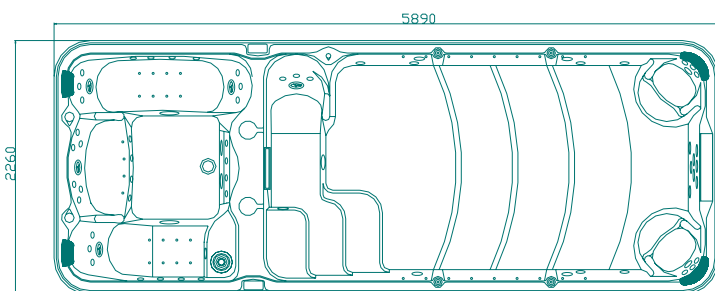

总体	泳池部分	按摩池部分
板材颜色	标配颜色: 白色 可选颜色: 云彩蓝、云彩绿、云彩灰、石膏白、珍珠白、海洋蓝		
木裙	标配颜色: 棕红色 可选颜色: 原木色、棕黑色 木质: 水曲柳或不带木裙		
塑料裙	可选颜色: 灰色/咖啡色/棕红色		
电脑控制系统	2个	1个	1个
水泵	2.2 kW 1个 1.5kW 2个 0.9KW 1个	2.2kW 1个 1.5kW 1个	1.5kW 1个 0.9KW 1个
过滤泵	0.75KW 2个	0.75KW 1个	0.75KW 1个
恒温器	3KW 2个	3kW 1个	3kW 1个
风泵	0.7KW 1个		0.7KW 1个
喇叭	4个	2个	2个
彩色变化灯	灯珠: 18个+水底灯: 5个	灯珠: 18个+水底灯: 3个	水底灯: 2个
分水器	2个	---	2个
过滤器	2个	1个	1个
喷嘴	5寸强力多孔大喷座: 6套 5寸旋转喷座: 5套 3寸旋转喷座: 4套 3寸直喷: 4套 小喷座: 40套 泡泡嘴: 20套	5寸强力多孔大喷座: 6套 5寸旋转喷座: 1套 3寸旋转喷座: 3套 3寸直喷: 4套 小喷座: 9套	5寸旋转喷座: 4套 3寸旋转喷座: 1套 小喷座: 31套 泡泡嘴: 20套
水柱	4个	4个	
水柱开关	1个	1个	
瀑布	1个	1个	
枕头	4个	2个	2个
人数	7人	3人	4人
容水量(m³)	7m³		
臭氧消毒	2个	1个	1个
FM/CD	2个	1个	1个
总功率	13.55kW