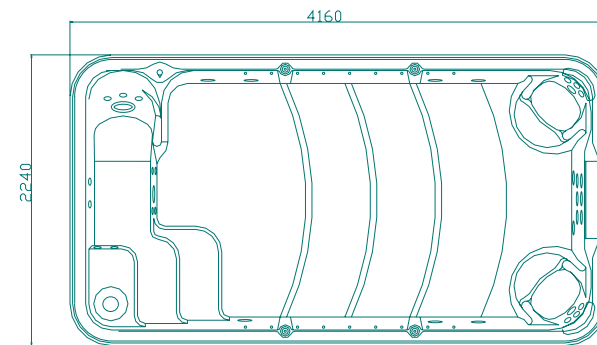

MODEL: **WS-S04**   SIZE: **4160x2240x1110mm**

Spa color	Standard:white Extra: summer sapphire/mystic emerald /silver white marble/gypsum/with the pearlescent /oceanwave
Wooden panel	Standard: red Option: Natural wood/black/ Wood kind: white pine/ash
PS panel	Option:gray/coffee/brown-red
Control system	1 pc
Water pump	1.5kW 3pcs
Filter pump	750W 1pc
Heater	3kW
Colorful light	little LED: 18pcs+colourful light:3pcs
Speaker	2pcs
Fliter	1pc
Jet	5" multi Jet:6pcs 5" rotating Jet:1pc 3" rotating Jet:2pcs small Jet:17pcs
Water column	4pcs
Water column switch	1pc
Waterfall	1pc
Pillow	2pcs
People	3pcs
Cubage (m³)	6m³
FM/CD	1pc
Ozone	1pc
Total power	8.3kW