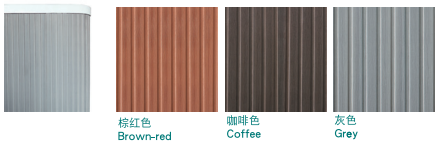

2012年最新PS椅板
2012NEW PS Panel

MODEL:WS-S06B
Size:5840X2240X1250mm