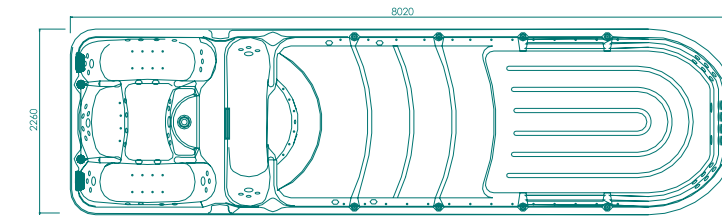

MODEL: WS-S08M SIZE: 8020x2260x 1280mm

	General	Swimming pool	Hot tub
Spa color	Standard: white Option: mystic emerald /silver white marble/gypsum /withe pearlescent /oceanwave		
Wooden panel	Standard: red Option: Natural wood/black/ Wood kind: white pine/ash		
PS panel	Option:Gray/Coffee/Brown-red		
Control system	2pcs	1pc	1pc
Water pump	1.5kW 3pcs 2.2kW 2pcs	1.5kW 1pc 2.2kW 2pcs	1.5kW 2pcs
Filter pump	0.75 kW 2pcs	0.75KW 1pc	0.75KW 1pc
Heater	3kW 2pcs	3kW 1pc	3kW 1pc
Air pump	0.7KW 1pc		0.7KW 1pc
Speaker	2pcs		2pcs
Colorful light	Little LED:26pcs+colourful light:4pcs	Little LED:26pcs+colourful light:3pcs	colourful light:1pc
Diverter	2pcs		2pcs
Filter	2pcs	1pc	1pc
Jet	5" mult Jet:6pcs 5" rotating Jet:6pcs 3" rotating Jet:6pcs 3" single hole Jet:12pcs Small Jet:40pcs Air bubble Jet:20pcs	5" mult Jet:6pcs 5" rotating Jet:2pc 3" rotating Jet:6pcs 3" single hole Jet:12pcs Small Jet:6pcs	5" rotating Jet:4pc Small Jet:34pcs Air bubble Jet:20pcs
Water column	8pcs	8pcs	
Water column switch	2pcs	2pcs	
Pillow	7pcs	2pcs	5pcs
Cubage (m³)	12m³		
FM/CD	1pc	1pc	1pc
Ozone	2pcs	1pc	1pc
Total power	17kW