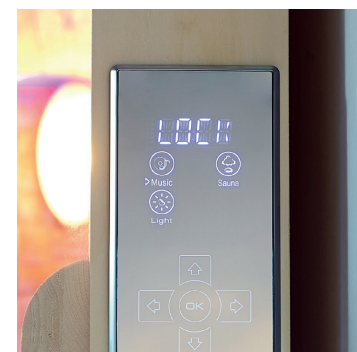

Product structure: poplar, wooden handle, 8-10mm toughened glass
Product configuration: 6KW sauna stove, one set of fantastic color light, one piece of illuminating lamp, one piece of thermohygrometer, one piece of sandglass, one set of touch control system