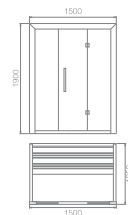

WS-1413

SHOWER
STEAM ROOM

Product Structure
产品结构

poplar, Tempered glass 8-10 mm, wooden handle.
白杨木, 10-8MM玻璃, 木拉手。

Standard function
产品配置

红外线, 触屏控制面板, 梦幻彩灯1套, 照明灯1套。

Product Size
产品尺寸

1700x1050x1900mm
1500x1050x1900mm

Product Structure
产品结构