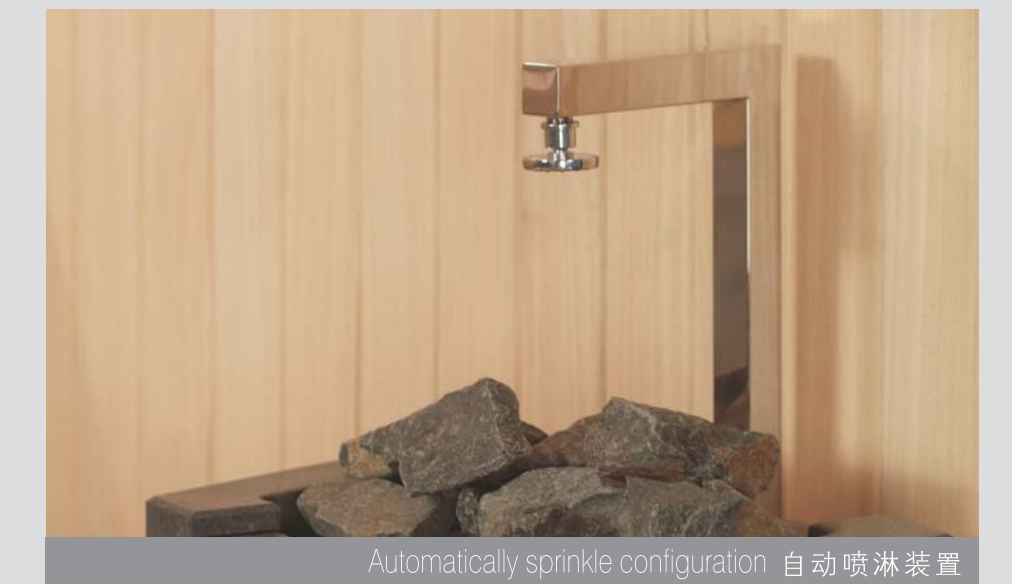

Removable seat 可移动座位

Automatically sprinkle configuration 自动喷淋装置

Humanity needs to complete perfect enjoy 以人性体验制造极致享受

Mexda makes sauna rooms easily integrate into people's life .This shows on this humanity design in details. E.g. the automatically sprinkle configuration in sauna room , which fix the trouble of put water by user & offer suitable water every time. The users can feel endless concern from every care.

万事达让桑拿房变得如此平易近人，这体现在桑拿房诸多人性化细节上。例如新款方炉配备的自动喷淋装置，免去用户手动淋水的烦恼，更令水产生绝佳的蒸发效果，体贴入微的设计让用户备感人性的温和。