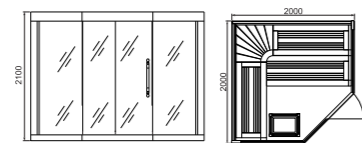

Product Size 产品尺寸

2200×2000×2100 mm
2000×2000×2100 mm