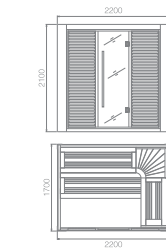

Product Size 产品尺寸

2200x1700x2100mm
2000x1700x2100mm