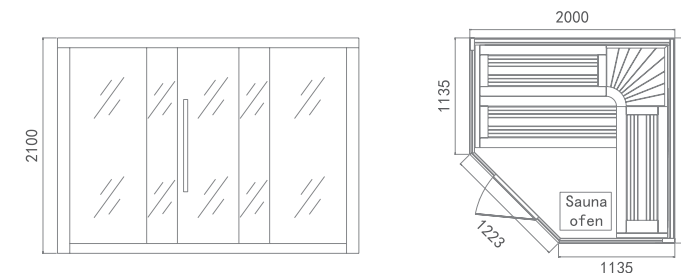

SHOWER
STEAM ROOM

型号: WS-1101S (白杨木 poplar)

尺寸/Product Size: 2200x2200x2100mm
2000x2000x2100mm
1800x1800x2100mm

产品结构: 白杨木、木拉手、钢化玻璃8-10mm
产品配置: 桑拿炉6KW、梦幻彩灯1套、照明灯1支、
温湿表1个、沙漏1个、触摸控制系统1套

Product structure: poplar, wooden handle, 8-10mm
toughened glass
Product configuration: 6KW sauna stove, one set
of fantastic color light, one piece of illuminating
lamp, one piece of thermohygrometer, one piece of
sandglass, one set of touch control system