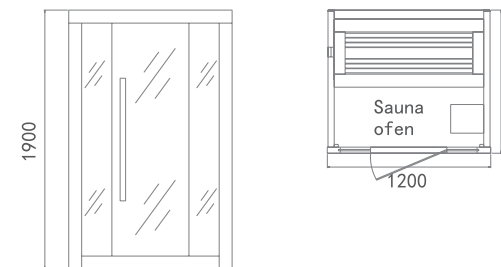

产品结构: 铁杉木、木拉手、钢化玻璃8-10mm
产品配置: 桑拿炉3KW、梦幻彩灯1套、照明灯1支、
温湿表1个、沙漏1个、触摸控制系统1套

Product structure: hemlock, wooden handle,
8-10mm toughened glass

Product configuration: 3KW sauna stove, one set
of fantastic color light, one piece of illuminating
lamp, one piece of thermohygrometer, one piece of
sandglass, one set of touch control system