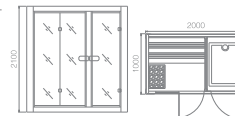

WS-1405

SHOWER
STEAM ROOM

Product Structure
产品结构

菠萝格实木面框和地板, 10-8MM玻璃, 菠萝格木拉手。

Standard function
产品配置

3KW桑拿炉, PR5794控制面板, 梦幻彩灯1套, 照明灯1套, 温湿表, 沙漏, 木桶, 木勺
3KW蒸汽机, 触屏控制面板, 顶喷, 花洒淋浴。

Product Size
产品尺寸

1800x1000x2100mm
2000x1000x2100mm

Product Structure
产品结构