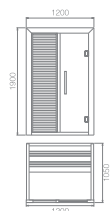

WS-1410
SHOWER
STEAM ROOM

Product Structure
产品结构

Standard function
产品配置

sauna heater 3KW, control system PR5794, color lamp, head lamp, Thermohyrometer, sandglass, cask, spoon.
3KW桑拿炉, PR5794控制面板, 梦幻彩灯1套, 照明灯1套, 温湿表, 沙漏, 木桶, 木勺。

Product Size
产品尺寸

Product Structure
产品结构