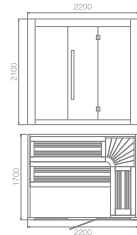

WS-1406

SHOWER
STEAM ROOM

Product Structure
产品结构

poplar, Tempered glass 8-10 mm, Stainless Steel Handle.
白栎木, 10-8MM玻璃, 不锈钢拉手。

Standard function
产品配置

6KW桑拿炉, CG170控制面板, 梦幻
彩灯1套, 照明灯1套, 温湿表, 沙
漏, 木桶, 木勺。

Product Size
产品尺寸

2200x1700x2100mm
2000x1700x2100mm

Product Structure
产品结构