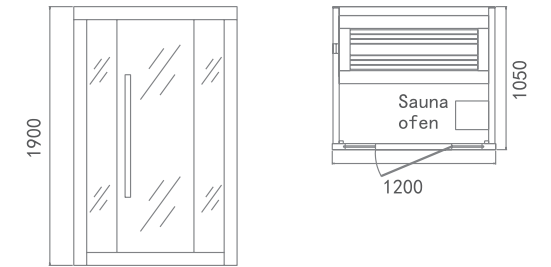

产品结构: 白杨木、木拉手、钢化玻璃8-10mm
产品配置: 桑拿炉3KW、梦幻彩灯1套、照明灯1支、
温湿表1个、沙漏1个、触摸控制系统1套

Product structure: poplar, wooden handle, 8-10mm
toughened glass

Product configuration: 3KW sauna stove, one set
of fantastic color light, one piece of illuminating
lamp, one piece of thermohygrometer, one piece of
sandglass, one set of touch control system

BEAUTY OF VISION

视觉之美

犹如夜光莹莹, 展现视觉之美, 明暗之间, 闪烁清凉的光泽。特殊的光影效果, 则使得产品表面平整、光滑的表面, 澄澈、透明的视觉效果。

Beauty of vision

Like glittering moonlight, it shows the beauty of vision; between light and shade, it glitters cool shine. Special effect of shade and shadow give even and smooth surface of the product, clean and transparent visual effect.