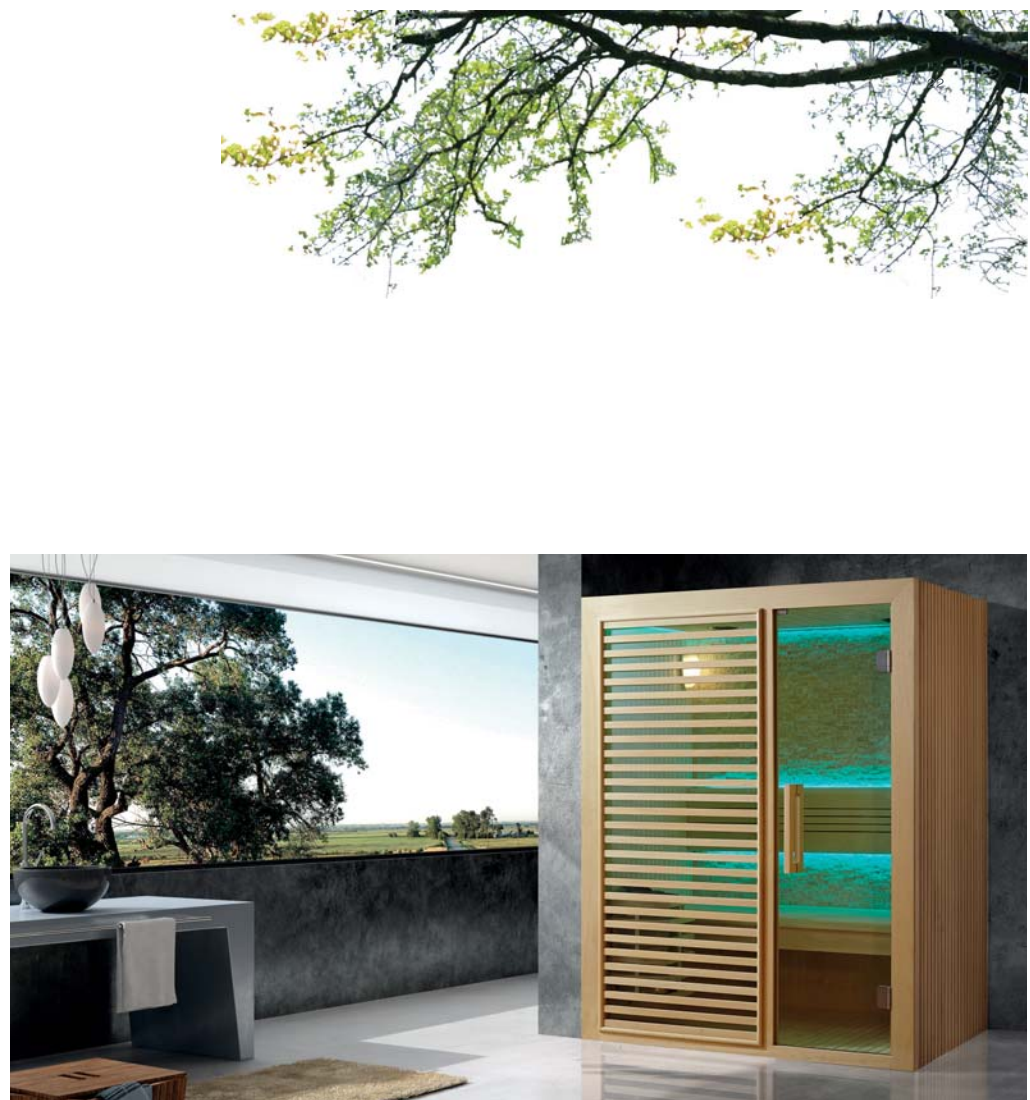

WS-1410
SHOWER
STEAM ROOM

Product Structure
产品结构

Standard function
产品配置

sauna heater 3KW, control system PR5794, color lamp, head lamp, Thermohyrometer, sandglass, cask, spoon.
3KW桑拿炉, PR5794控制面板, 梦幻彩灯1套, 照明灯1套, 温湿表, 沙漏, 木桶, 木勺。

Product Size
产品尺寸

Product Structure
产品结构