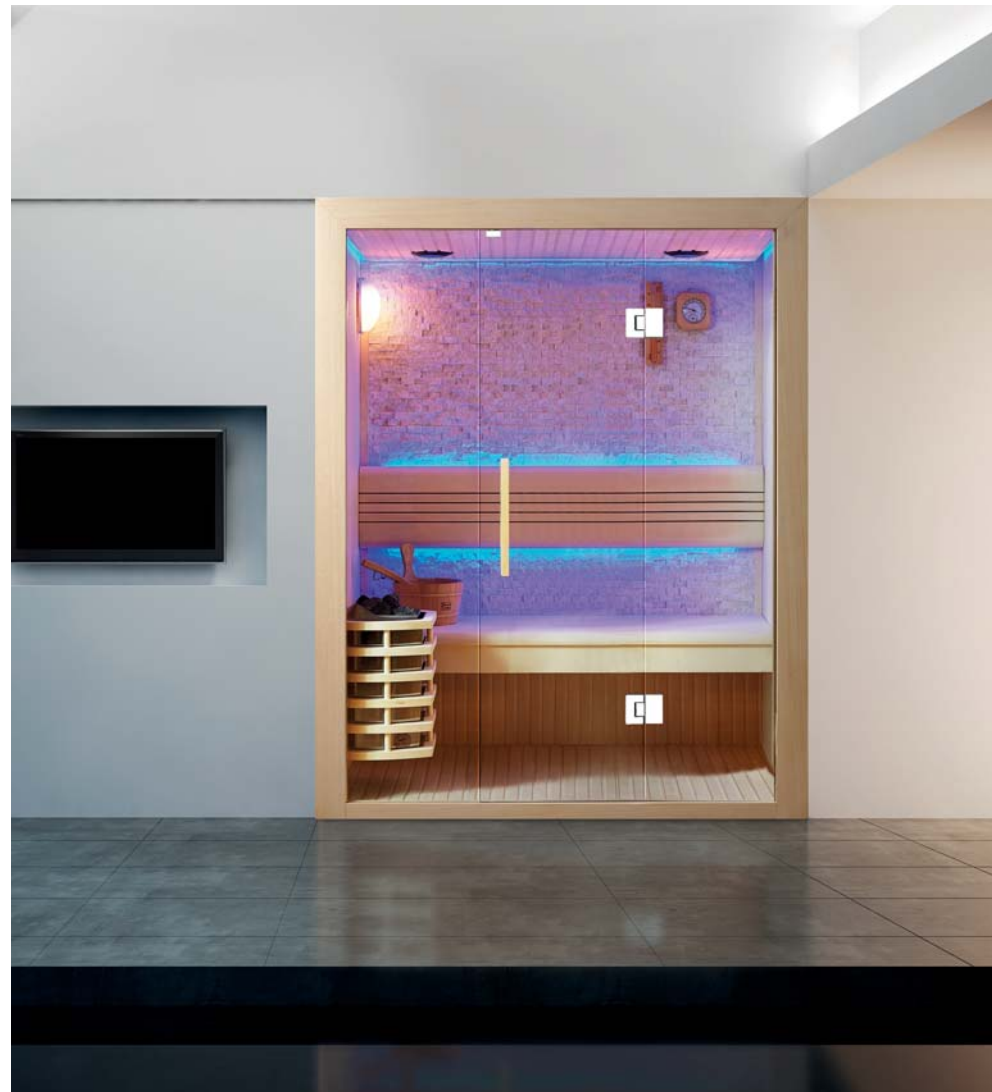

WS-1411

SHOWER
STEAM ROOM

Product Structure
产品结构

poplar, Tempered glass 8-10 mm, wooden handle.
白杨木, 10-8MM玻璃, 木拉手。

Standard function
产品配置

3KW桑拿炉, PR5794控制面板, 梦幻
彩灯1套, 照明灯1套, 温湿表, 沙
漏, 木桶, 木勺。

Product Size
产品尺寸

1700x1050x1900mm
1500x1050x1900mm

Product Structure
产品结构

WS-1412

SHOWER
STEAM ROOM

Product Structure
产品结构

poplar, Tempered glass 8-10 mm, wooden handle.
白杨木, 10-8MM玻璃, 木拉手。

Standard function
产品配置

3KW桑拿炉, PR5794控制面板, 梦幻
彩灯1套, 照明灯1套, 温湿表, 沙
漏, 木桶, 木勺。

Product Size
产品尺寸

Product Structure
产品结构