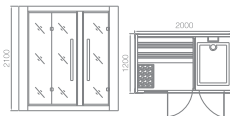

WS-1404

SHOWER
STEAM ROOM

Product Structure
产品结构

red cedar, Tempered glass 8-10 mm, Stainless Steel Handle, Black stainless steel.
红雪松, 10-8MM玻璃, 不锈钢拉手, 黑精钢不锈钢装饰条。

Standard function
产品配置

3KW桑拿炉, PR5794控制面板, 梦幻彩灯1套, 照明灯1套, 温湿表, 沙漏, 木桶, 木勺
3KW蒸汽机, 触屏控制面板, 顶喷, 花洒淋浴。

Product Size
产品尺寸

2200x1200x2100mm
2000x1200x2100mm

Product Structure
产品结构