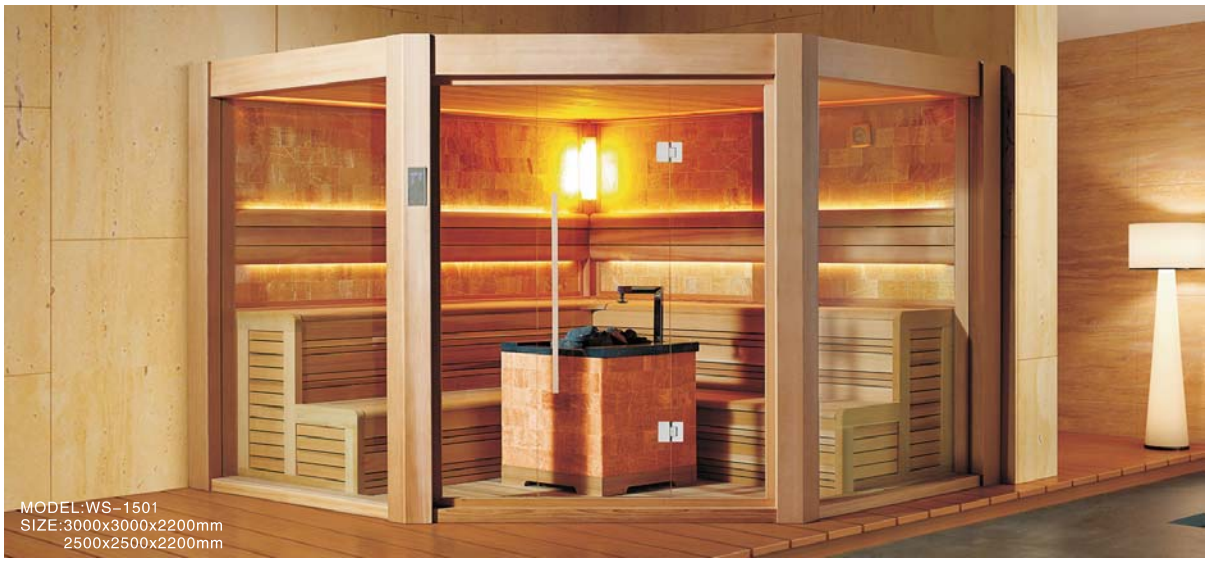

Sauna Room Series

MEXDA
萬事達 SPA