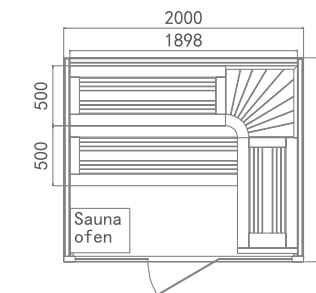

产品结构: 铁杉木、木拉手、钢化玻璃8-10mm
产品配置: 桑拿炉6KW、梦幻彩灯1套、照明灯1支、
温湿表1个、沙漏1个、触摸控制系统1套

Product structure: hemlock, wooden handle,
8-10mm toughened glass

Product configuration: 6KW sauna stove, one set
of fantastic color light, one piece of illuminating
lamp, one piece of thermohygrometer, one piece of
sandglass, one set of touch control system