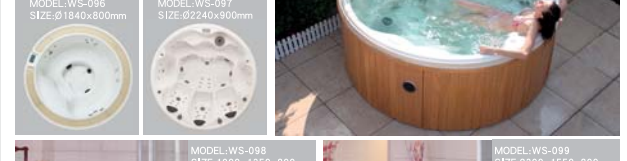

豪华配件 Accessories

PS面板 PS Panel