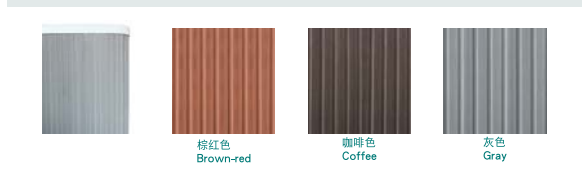

PS面板 PS Panel