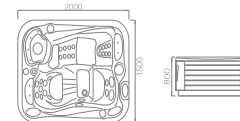

WS-595E

Size:2000x1500x800mm

板材颜色:	标配颜色: 白色 可选颜色: 珍珠白、石膏白、海洋蓝、云彩绿、云彩灰
PS柜:	可选颜色: 灰色、棕红色、咖啡色
电脑控制系统:	1个(KL6600)
水泵:	0.35KW-1.5KW x1个
风泵:	0.3KWx1个
恒温器:	3kWx1个
水底灯:	1个
过滤器:	1个
喷嘴:	5寸单旋喷嘴: 2个 3.5寸单旋喷嘴: 5个 2.5寸直喷嘴: 6个 小喷嘴: 8个 泡泡嘴: 8个
空气调节阀:	1个
枕头:	2个
CD与升降喇叭:	选购
总功率:	4.8kW

Spa color:	Standard: White Option: With peartescant/ gypsum /summer sapphire mystic emerald/ silver white marble
PS panel:	Option: gray/Brown-red/coffee
Control system:	1pc(KL6600)
Water pump:	0.35KW-1.5KW X1pc
Air blower:	0.3KWx1pc
Heater:	3KWx1PC
Colorful light:	1pc
Filter:	1pc
Jet:	5" rotating jet : 2pcs 3.5" rotating jet : 5pcs 2.5" jet : 6pcs Small jet : 8pcs Air bubble jet : 8pcs
Air adjustor:	1pc
Pillow:	2pcs
CD&Pop-up speaker:	Extra
Total power:	4.8KW