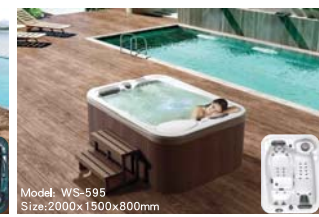

Model-WS-593
Size:2350x2250x900mm

Model-WS-200(TV)
Size:1940x1340x830mm