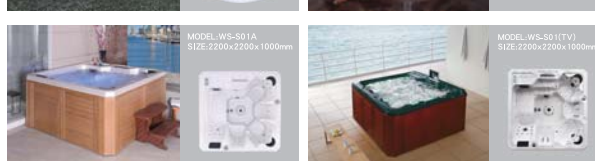

豪华配件 Accessories

PS面板 PS Panel