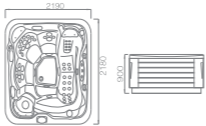

品质以时尚的设计、一流的品质，与消费者分享高性价比产品，不断提高消费大众生活品质。

板材颜色:	标配颜色: 白色 可选购颜色: 珍珠白、石膏白、海洋蓝、云彩绿、云彩灰
PS柜:	可选颜色: 灰色、棕红色、咖啡色
电脑控制系统:	1个(GECKO K500)
WiFi系统:	In touch一套
水泵:	0.45KW-2.2KW X1个
风泵:	0.4kWx1个
恒温器:	3kWx1个
水底灯:	2个
过滤器:	1个
喷嘴:	4.5寸单旋喷嘴: 6个 3.5寸单旋喷嘴: 3个 2.5寸直喷嘴: 14个 小喷嘴: 12个 小气泡嘴: 12个 喷水柱: 3个
空气调节阀:	2个
枕头:	2个
CD与升降喇叭:	选购
总功率:	5.6kW

Spa color:	Standard: White Option: With pearlescent/ gypsum /summer sapphire mystic emerald/ silver white marble
PS panel:	Option: gray/Brown-red/coffee
Control system:	1pc(GECKO K500)
WiFi system:	In touch x1pc
Water pump:	0.45KW-2.2KW X1pc
Air blower:	0.4kWx1pc
Heater:	3kWx1pc
Colorful light:	2pc
Filter:	1pc
Jet:	4.5 " rotating jet : 6pc 3.5 " rotating jet : 3pcs 2.5 " jet :14pcs Small jet: 12pcs Air bubble jet: 12pcs Water column : 3pcs
Air adjustor:	2pcs
Pillow:	2pcs
CD&Pop-up speaker:	Extra
Total power:	5.6kW