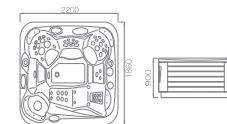

WS-591E

Size: 2200x1860x900mm

板材颜色:	标配颜色: 白色, 可选购颜色: 珍珠白、石膏白、海洋蓝 云彩绿、云彩灰
PS柜:	可选颜色: 灰色、棕红色、咖啡色
电脑控制系统:	1个(KL8600)
水泵:	0.35KW-1.5KW X1个
风泵:	0.3kWx1个
恒温器:	3kWx1个
水底灯:	1个
过滤器	1个
喷嘴:	5寸单旋喷嘴: 2个 4.5寸单旋喷嘴: 1个 3.5寸单旋喷嘴: 8个 2.5寸直喷嘴: 11个 小喷嘴: 23个 小泡泡嘴: 10个
空气调节阀:	2个
枕头:	3个
CD与升降喇叭:	选购
总功率:	4.8KW

Spa color:	Standard: White Option: With pearlescent/ gypsum /summer sapphire mystic emerald/ silver white marble
PS panel:	Option: gray/Brown-red/coffee
Control system:	1pc (KL8600)
Water pump:	0.35KW-1.5KW X1PC
Air blower:	0.3kW1PC
Heater:	3kW1PC
Colorful light:	1pc
Filter:	1pc
Jet:	5" rotating jet : 2pcs 4.5" rotating jet : 1pc 3.5" rotating jet : 8pcs 2.5" jet : 11pcs Small jet: 23pcs Air bubble jet: 10pcs
Air adjustor:	2pcs
Pillow:	3pcs
CD&Pop-up speaker:	Extra
Total power:	4.8KW