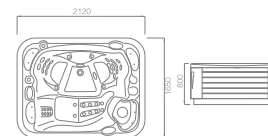

WS-597E

Size:2120x1650x800mm

板材颜色:	标配颜色: 白色 可选购颜色: 珍珠白、石膏白、海洋蓝、云彩绿、云彩灰
PS裙:	可选颜色: 灰色、棕红色、咖啡色
电脑控制系统:	一个 (KL6600)
水泵:	0.35KW-1.5KW X1个
风泵:	0.4KWx1个
恒温器:	3kWx1个
水底灯:	1个
过滤器:	1个
喷嘴:	4.5寸单旋喷嘴: 2个 3.5寸单旋喷嘴: 1个 2.5寸直喷嘴: 15个 小喷嘴: 8个 小泡泡嘴: 14个
空气调节阀:	2个
枕头:	3个
CD与升降喇叭:	选购
总功率:	4.9KW

Spa color:	Standard: White Option: With pearlescent/ gypsum /summer sapphire/ mystic emerald/ silver white marble
PS panel:	Option: gray/Brown-red/coffee
Control system:	1pc (KL6600)
Water pump:	0.35KW-1.5KW X1PC
Air blower:	0.4KWx1PC
Heater:	3kWx1PC
Colorful light:	1pc
Filter:	1pc
Jet:	4.5 " rotating jet : 2pcs 3.5 " rotating jet : 1pcs 2.5 " jet :15pcs Small jet: 8pcs Air bubble jet: 14pcs
Air adjustor:	2pcs
Pillow:	3pcs
CD&Pop-up speaker:	Extra
Total power:	4.9kW