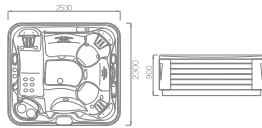

WS-592E

Size:2530x2300x900mm