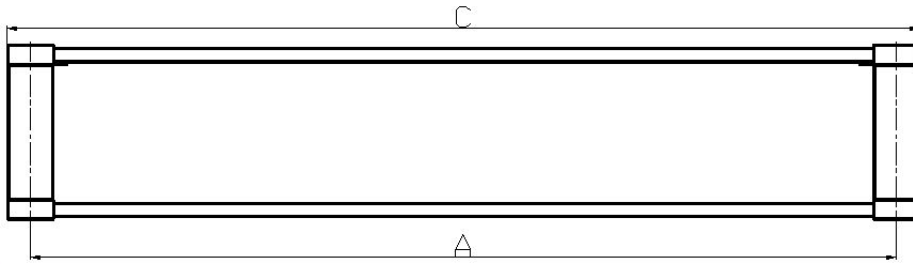

Towel Holder

PI81A

Jougor Pioneer

A: USA=(18/24/30)"
EUR=(300/450/600)mm
B&C: With reference to
national standards

Technical Information

Material: Stainless Steel 304/316

Surface Treatment: Mirror polishing

Installation Type: Wall mounted

Weight: 5.54Kg