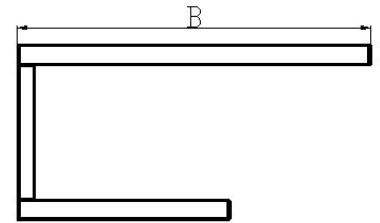

Towel Holder

PI81A

Jougor Pioneer

A: USA=(18/24/30)"
EUR=(300/450/600)mm
B&C: With reference to
national standards

Technical Information

Material: Stainless Steel 304/316

Surface Treatment: Mirror polishing

Installation Type: Wall mounted

Weight: 5.54Kg