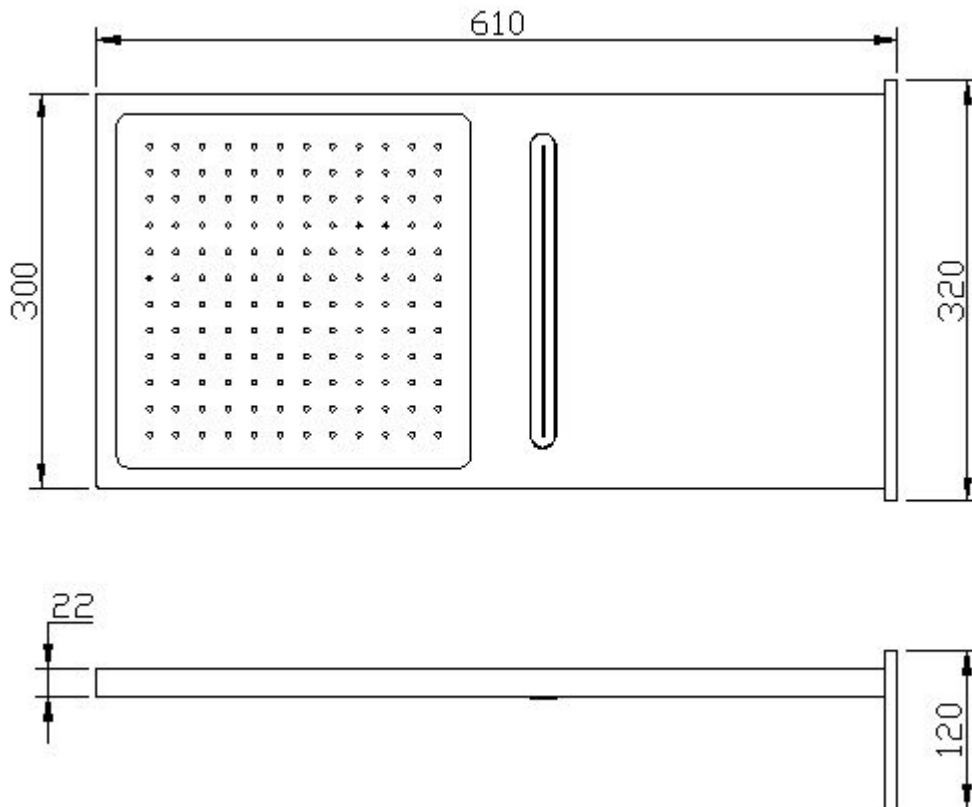

Shower System

QU41A

Jougor QU

Technical Information

Material: Stainless Steel 304/316

Surface Treatment: Mirror polishing

Cartridge: Sedal/Kerox Ceramic Cartridge

Cartridge Life Span: $\geq 800,000$ times

Aerator: Neoperl

Pressure: 0.1~1MPa

Flow Rate: $4 \leq Q \leq 8.3$ L/Min

Hose: G1/2, SS 304 Braided Hose

Overhead shower setting: Power Rain

Handshower setting: Power Rain, Waterfall

Installation Type: Wall mounted