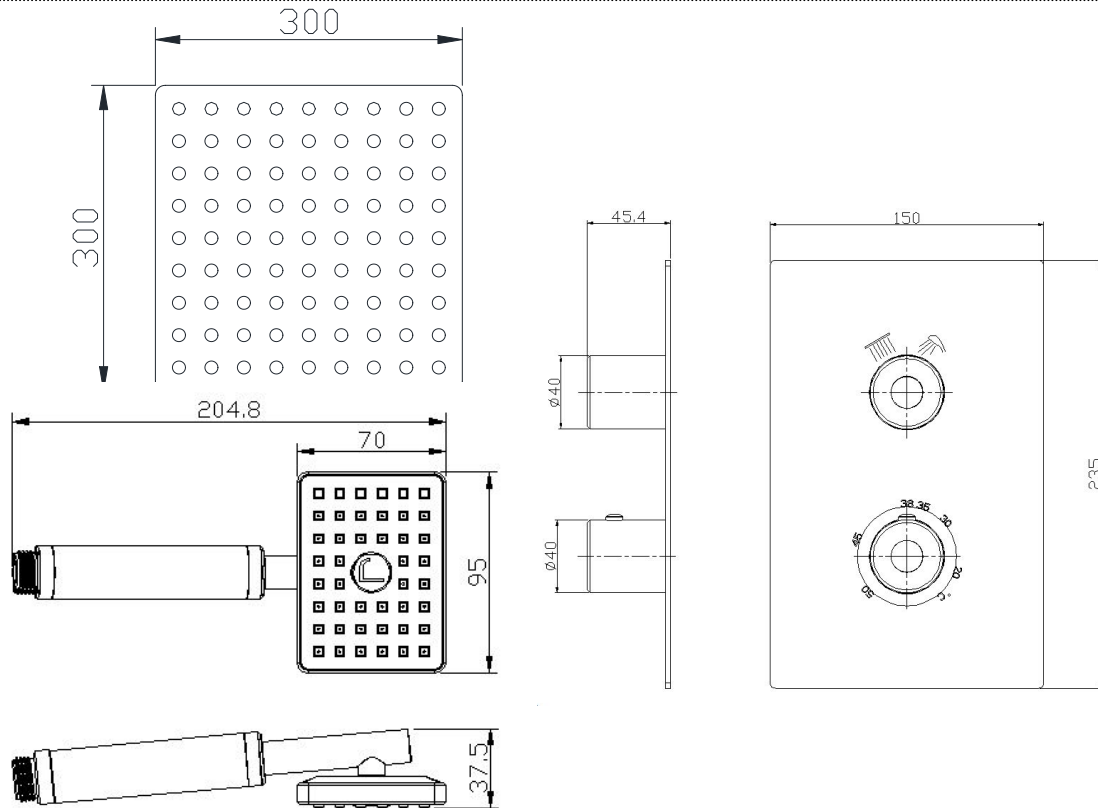

Shower System

PI41A

Jougor QU

Technical Information

Material: Stainless Steel 304/316

Surface Treatment: Mirror polishing

Cartridge: Sedal/Kerox Ceramic Cartridge

Cartridge Life Span: $\geq 800,000$ times

Aerator: Neoperl

Pressure: 0.1~1MPa

Flow Rate: $4 \leq Q \leq 8.3$ L/Min

Hose: G1/2, SS 304 Braided Hose

Overhead shower setting: Power Rain

Handshower setting: Power rain

Installation Type: Wall mounted

Weight: 9.67Kg