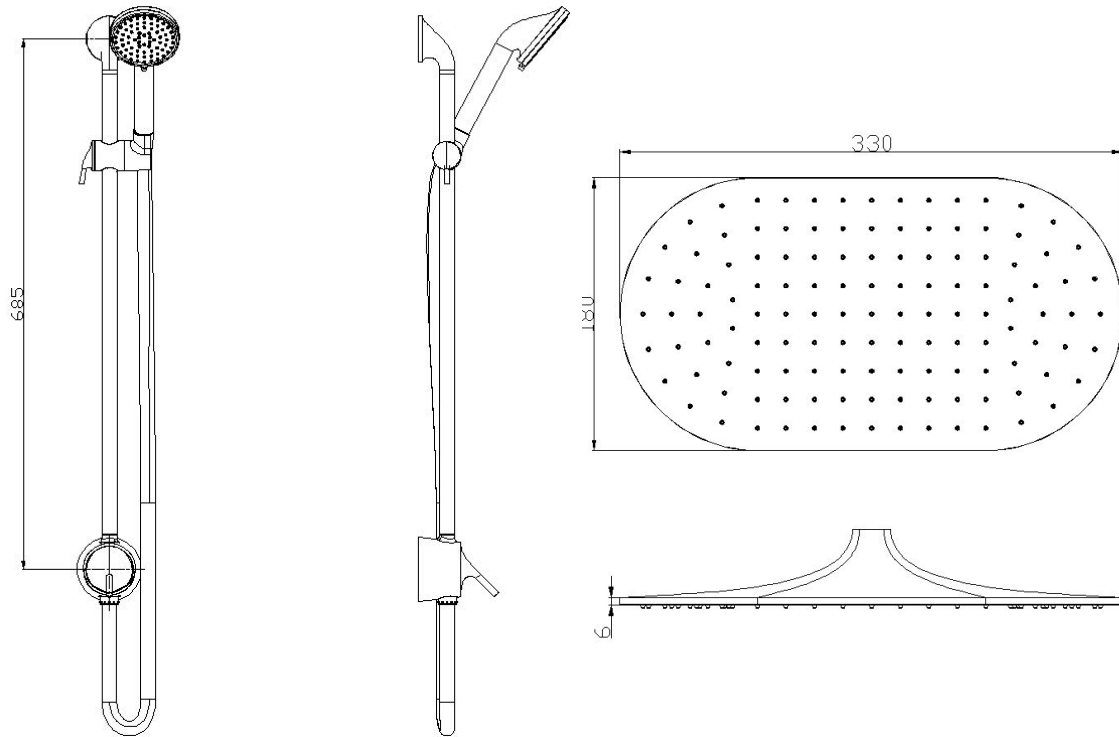

Shower System

MY41A

Jougor MY

Technical Information

Material: Stainless Steel 304/316

Surface Treatment: Mirror polishing

Cartridge: Sedal/Kerox Ceramic Cartridge

Cartridge Life Span: $\geq 800,000$ times

Aerator: Neoperl

Pressure: 0.1~1MPa

Flow Rate: $4 \leq Q \leq 8.3$ L/Min

Hose: G1/2, SS 304 Braided Hose

Overhead shower setting: Power Rain

Handshower setting: Power Rain, Massage, Mist

Installation Type: Wall mounted

Weight: 5.78Kg