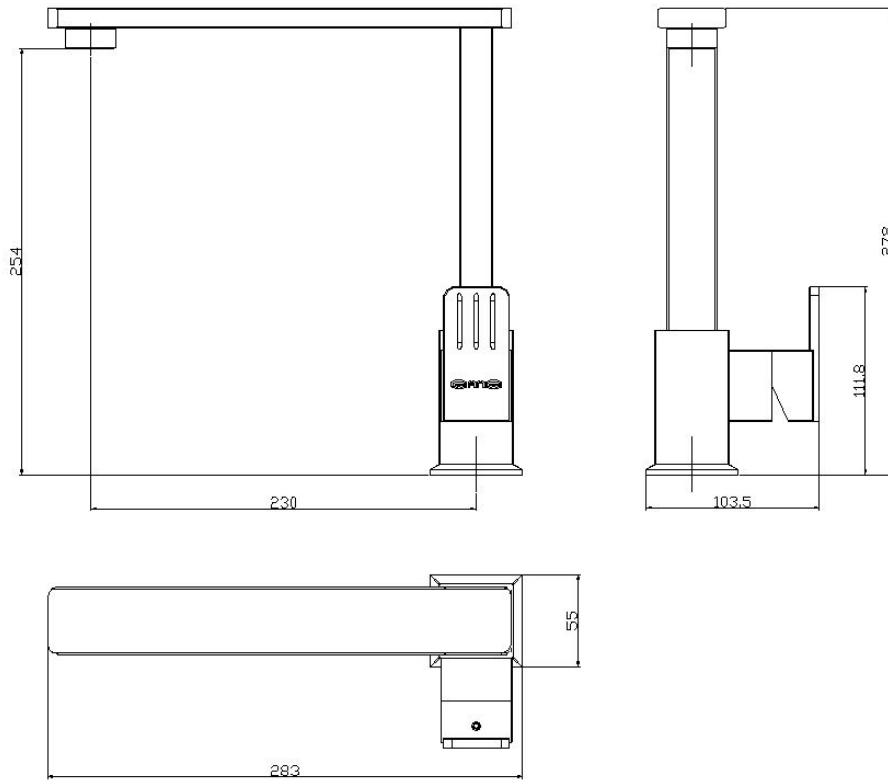

Kitchen Faucet

PI11A

Jougor Pioneer

Technical Information

Material: Stainless Steel 304/316

Surface Treatment: Mirror polishing

Cartridge: Sedal/Kerox Ceramic Cartridge

Cartridge Life Span: $\geq 800,000$ times

Aerator: Neoperl

Swirling Component Life Span: $\geq 80,000$ times

Pressure: 0.1~1MPa

Flow Rate: $3 \leq Q \leq 7.5$ L/Min

Hose: G1/2, SS 304 Braided Hose

Mounting Hole Size: $\varnothing 35$ mm

Installation Type: Deck mounted

Weight: 2.5Kg