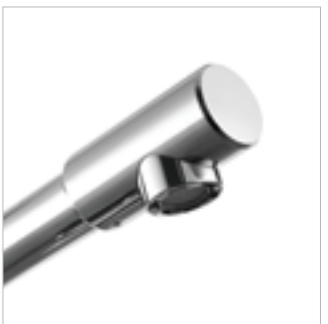

Jougor Harmony

It is a harmonious combination of straight and arc with ultimate uniqueness. Each piece mingled with strength and gentleness creates a fabulous experience of all your own.

HARMONY range is where avant-garde tendencies, technologies and design come together to unite the comfort and quality of our products. All new features that you will find in this collection must be an absolute pleasure to the senses.

Jougor Harmony

Kitchen

KITCHEN FAUCET
HA11A
Stainless Steel 304/316
C 102mm W 240mm H 270mm
Colors Available

Jougor Harmony

Bathroom

BASIN FAUCET
HA21A
Stainless Steel 304/316
C 204mm W 212.6mm H 84mm
Colors Available

Jougor Harmony
Shower System

SHOWER SET
Overhead shower setting: Power Rain, Waterfall
Handshower setting: Power Rain, Massage, Mist
HA41A
Stainless Steel 304/316
Colors Available

Jougor Harmony
Accessory