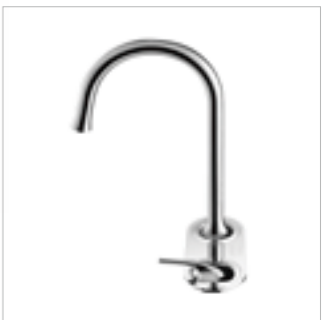

## Jougor MY by *Michael Young*

The MY range was created to offer a contemporary kitchen and bathroom solution with a fresh yet classic design approach.

In a market that is saturated with similar products, stainless steel lent itself the opportunity to work outside traditional boundaries.

Jougor MY

Kitchen

KITCHEN FAUCET

MY11A  
Stainless Steel 304/316  
C 102mm W 203mm H 260mm  
Colors Available

---

**Jougor MY**

Bathroom

---

---

**Jougor MY**

Bathroom

---

**BATHROOM FAUCET**

MY31A  
Stainless Steel 304/316  
C 150mm W 155mm H 100mm  
Colors Available

---

**Jougor MY**

**Jougor MY**  
Shower System

SHOWER SET  
Overhead shower setting: Power Rain  
Handshower setting: Power Rain, Massage, Mist  
MY41A  
Stainless Steel 304/316  
Colors Available

---

**Jougor MY**

---

**Accessory**