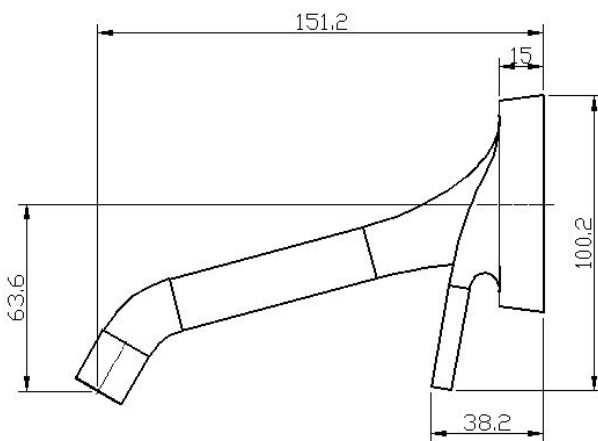

Bathroom Faucet

MY31A

Jougor MY

Technical Information

Material: Stainless Steel 304/316

Surface Treatment: Mirror polishing

Cartridge: Sedal/Kerox Ceramic Cartridge

Cartridge Life Span: $\geq 800,000$ times

Aerator: Neoperl

Pressure: 0.1~1MPa

Flow Rate: ≥ 9 L/min

Hose: G1/2, SS 304 Braided Hose

Mounting Hole Size: $\varnothing 35$ mm

Centerset: 152.4 +/- 2 mm

Installation Type: Deck mounted

Weight: 1.9Kg