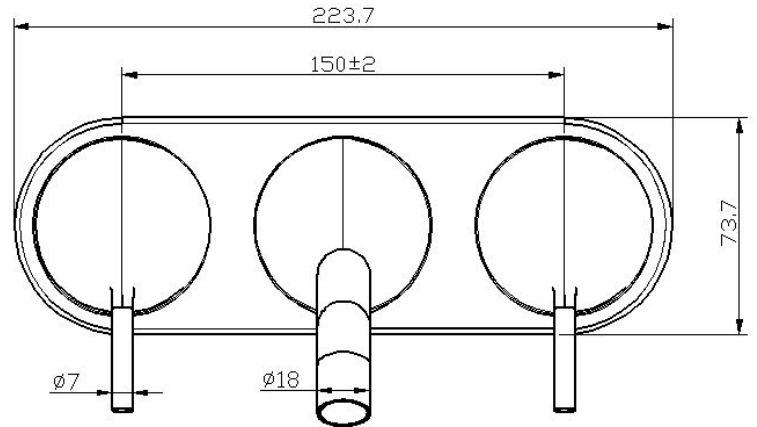

Bathroom Faucet

MY31A

Jougor MY

Technical Information

Material: Stainless Steel 304/316

Surface Treatment: Mirror polishing

Cartridge: Sedal/Kerox Ceramic Cartridge

Cartridge Life Span: $\geq 800,000$ times

Aerator: Neoperl

Pressure: 0.1~1MPa

Flow Rate: ≥ 9 L/min

Hose: G1/2, SS 304 Braided Hose

Mounting Hole Size: $\varnothing 35$ mm

Centerset: 152.4 +/- 2 mm

Installation Type: Deck mounted

Weight: 1.9Kg