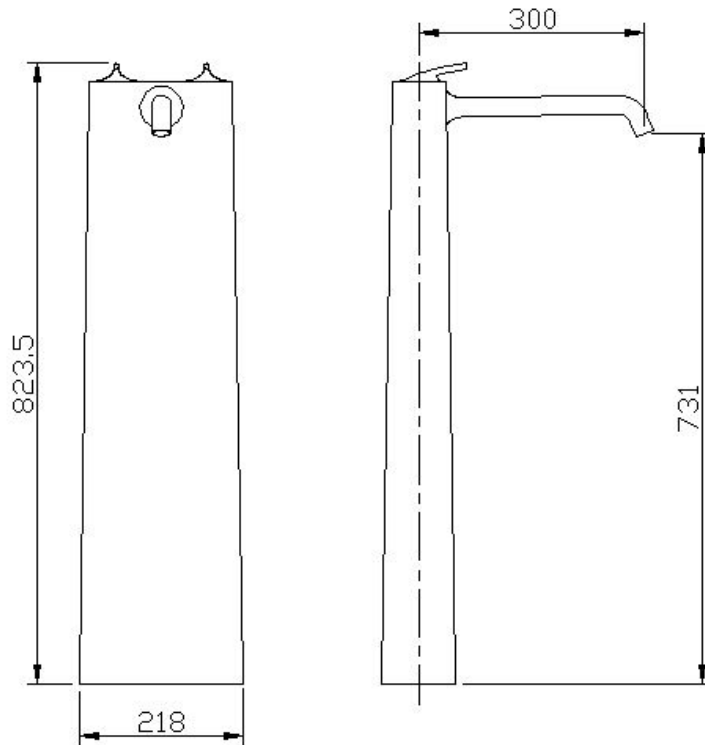

Bathtub Faucet

MY32A

Jougor MY

Technical Information

Material: Stainless Steel 304/316

Surface Treatment: Mirror polishing

Cartridge: Sedal/Kerox Ceramic Cartridge

Cartridge Life Span: $\geq 800,000$ times

Aerator: Neoperl

Pressure: 0.1~1MPa

Flow Rate: ≥ 9 L/min (2.4GPM)

Hose: G1/2, SS 304 Braided Hose

Mounting Hole Size: $\varnothing 35$ mm

Centerset: 152.4 +/- 2 mm

Installation Type: Free-standing

Weight: 7.9Kg