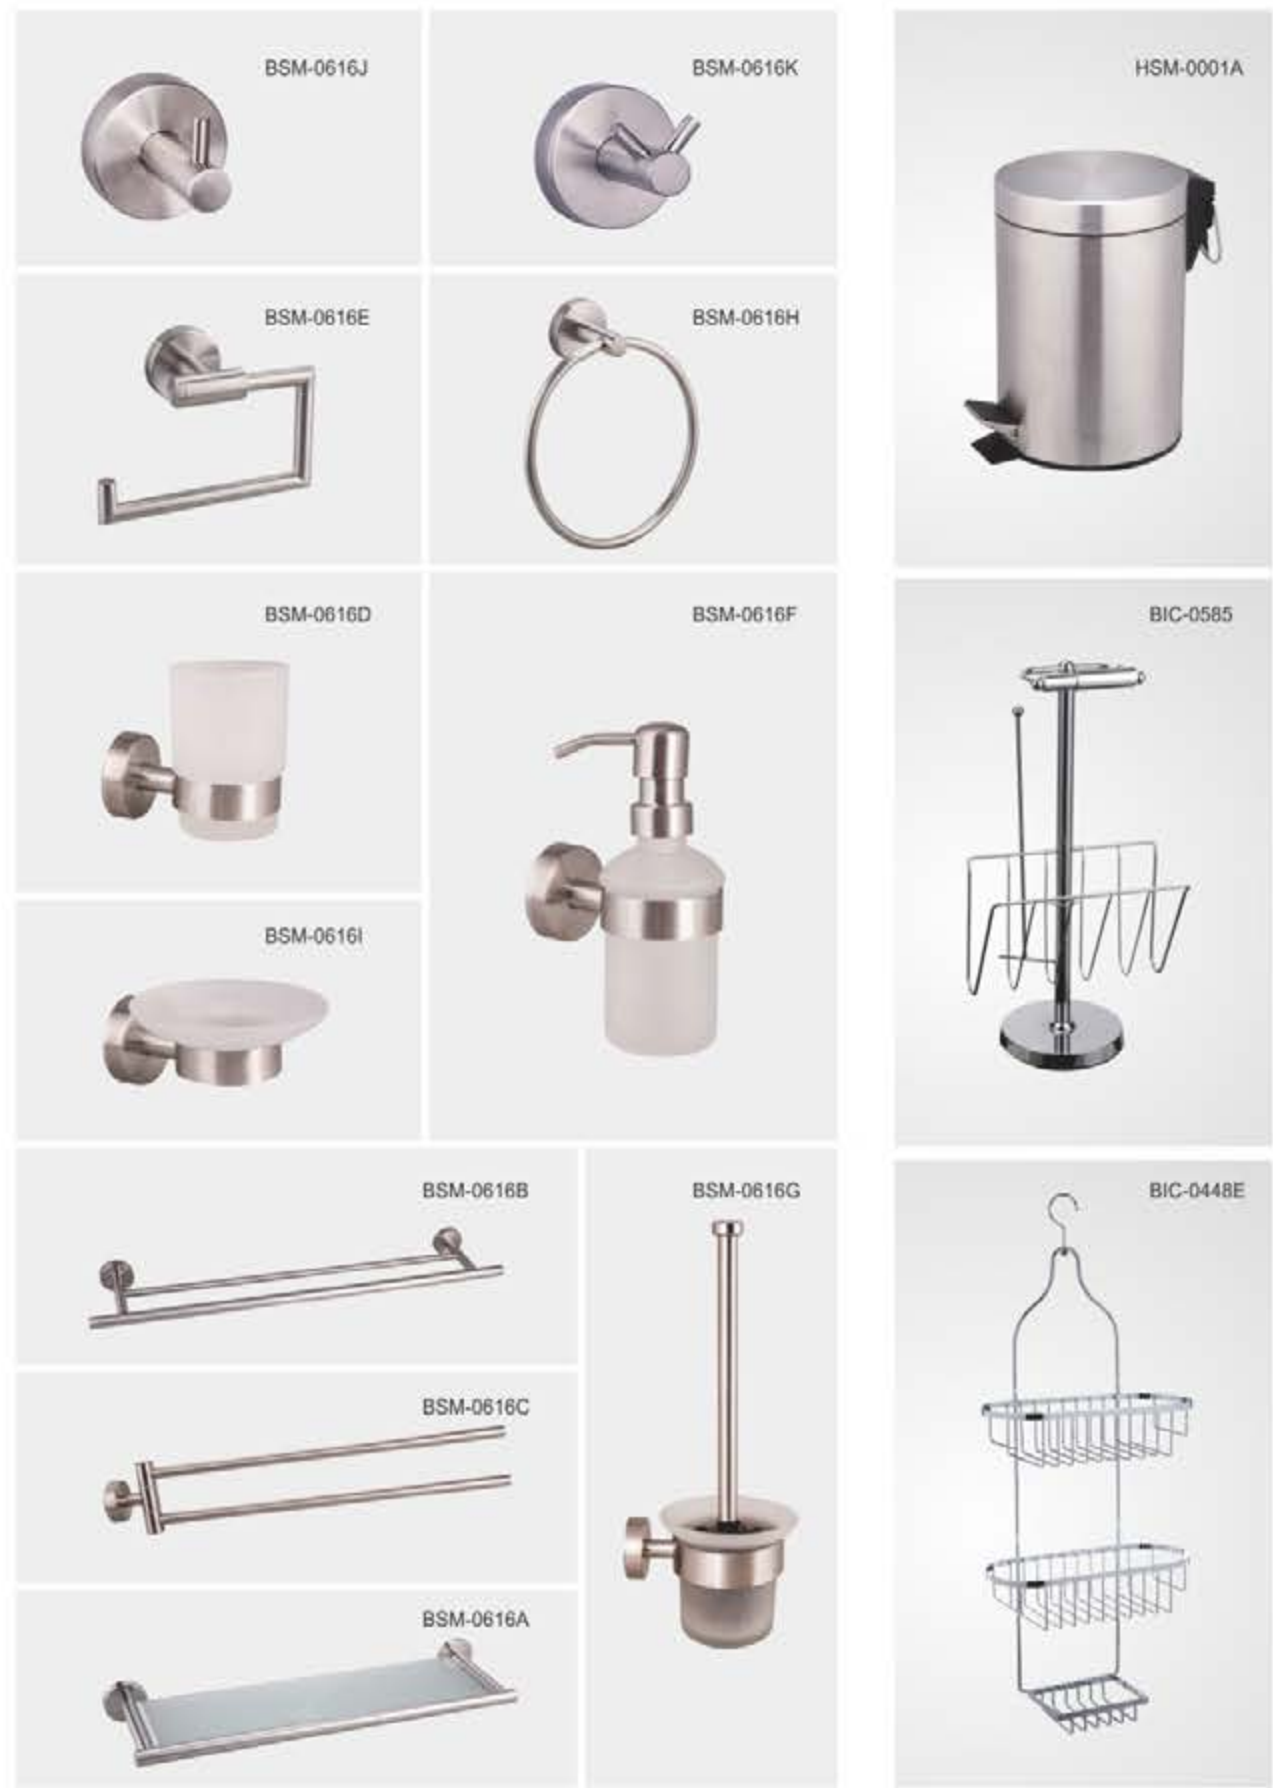

Bathroom set  
BSM-0194A  
Material:18/8+AS  
Bathroom scale  
BGO-0008-6A  
Material:Tempered glass  
Bath mat  
BPO-0257  
Material:PVC

Bathroom set  
BCO-0531-1  
Material: Ceramic  
Mirror  
BIC-0940C  
Material: Iron+ABS+glass  
Scale  
BGO-0034-5B  
Material: Glass+PS  
Bath mat  
HCO-0274  
Material: Microfibre  
Shower curtain  
HCO-0268  
Material: Polyester

Bathroom set  
BPO-0203-2  
Material:PP  
Tissue box  
BSM-0057G  
Material:Iron  
Bath mat  
BPO-0256A  
Material:Rubber  
Shower curtain  
HCO-0269  
Material:Polyester

**Bathroom set**  
**BWO-0039**  
**Material: Bamboo**  
**Mirror**  
**BWO-0005H**  
**Material: Bamboo+iron**  
**Scale**  
**BWO-0110**  
**Material: Bamboo**  
**Laundry hamper**  
**HWO-0008**  
**Material: Bamboo+polyester fabric**

Bathroom set  
BSM-0015-1  
Material:18/8  
Tissue box  
BSM-0057E  
Material:S/S  
Toilet brush and paper roll  
BSP-0057  
Material:S/S

**Bathroom set**  
BCO-0636  
Material: Ceramic  
**Bath mat**  
HCO-0207  
Material: Coral fleece  
+memory foam+SBR